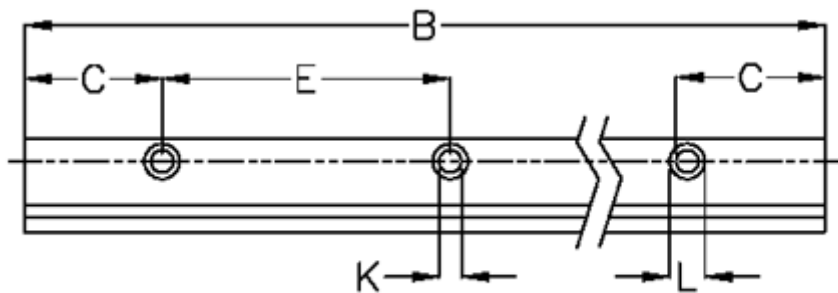

Article number: 05712528962

Description: Hepco GV3 slide NV E L896 P2
with counterbored holes

Measures

A	= 16	G	= 8.2	Weight kg/1000 = 1.00
A1	= 16.19	H	= 4	
B	= 896	H1	= 1.5	
C	= 43.0	I	= 12.00	
E	= 90	J	= 1.75	
F	= 4.42	K	= 4.5	
For bearing	= J18	L	= 8 x 4.1	
For guide pin	= SDP4	Precision type	= P2	