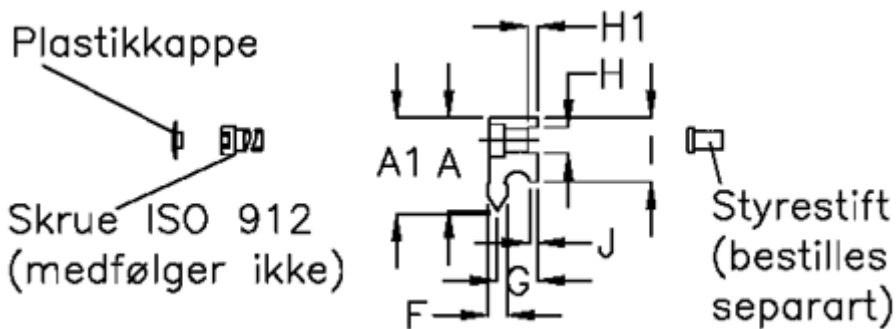

Article number: 05712528962

Description: Hepco GV3 slide NV E L896 P2
with counterbored holes

Measures

A	= 16	G	= 8.2	Weight kg/1000 = 1.00
A1	= 16.19	H	= 4	
B	= 896	H1	= 1.5	
C	= 43.0	I	= 12.00	
E	= 90	J	= 1.75	
F	= 4.42	K	= 4.5	
For bearing	= J18	L	= 8 x 4.1	
For guide pin	= SDP4	Precision type	= P2	